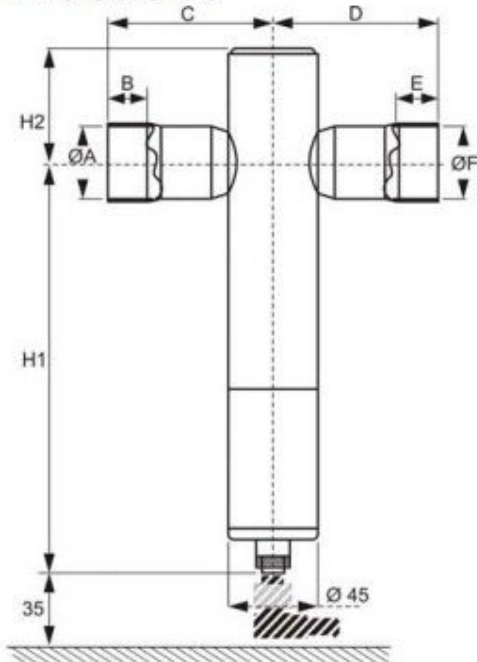

Dimensions EX4 / EX5 / EX6 / EX7

Dimensions EX8

Valve Type	Ø A x Ø F (ODF)	B	C	D	E	H1	H2
EX4-I21	3/8" x 5/8"	8	45	55	11	113	25
EX4-M21	10 x 16 mm	8	45	55	11	113	25
EX4-U31	16 x 16 mm (5/8" x 5/8")	11	55	55	11	113	25
EX5-U21	5/8" x 7/8" (16 x 22 mm)	11	55	65	16	113	25
EX5-U31	7/8" x 7/8" (22 x 22 mm)	16	65	65	16	113	25
EX6-I21	7/8" x 1-1/8"	16	65	75	19	113	25
EX6-M21	22 x 28 mm	16	65	75	19	113	25
EX6-I31	1-1/8" x 1-1/8"	19	75	75	19	113	25
EX6-M31	28 x 28 mm	19	75	75	19	113	25
EX7-I21	1-1/8" x 1-3/8"	20	77.5	82.5	23	157	42
EX7-M21	28 x 35 mm	20	77.5	82.5	23	157	42
EX7-U31	1-3/8 x 1-3/8 (35 x 35 mm)	23	82.5	82.5	23	157	42
EX8-M21	42 x 42 mm	20	80	80	20	200	56
EX8-U21	1-3/8 x 1-3/8 (35 x 35 mm)	20	80	80	20	200	56
EX8-I21	1-3/8 x 1-3/8	20	80	80	20	200	56