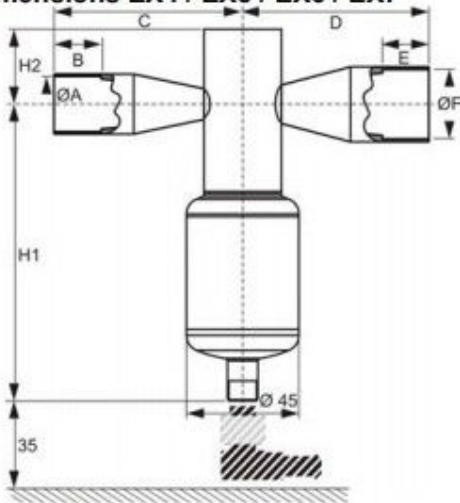

Dimensions EX4 / EX5 / EX6 / EX7

Dimensions EX8

Valve Type	Ø A x Ø F (ODF)	B	C	D	E	H1	H2
EX4-I21	3/8" x 5/8"	8	45	55	11	113	25
EX4-M21	10 x 16 mm	8	45	55	11	113	25
EX4-U31	16 x 16 mm (5/8" x 5/8")	11	55	55	11	113	25
EX5-U21	5/8" x 7/8" (16 x 22 mm)	11	55	65	16	113	25
EX5-U31	7/8" x 7/8" (22 x 22 mm)	16	65	65	16	113	25
EX6-I21	7/8" x 1-1/8"	16	65	75	19	113	25
EX6-M21	22 x 28 mm	16	65	75	19	113	25
EX6-I31	1-1/8" x 1-1/8"	19	75	75	19	113	25
EX6-M31	28 x 28 mm	19	75	75	19	113	25
EX7-I21	1-1/8" x 1-3/8"	20	77.5	82.5	23	157	42
EX7-M21	28 x 35 mm	20	77.5	82.5	23	157	42
EX7-U31	1-3/8 x 1-3/8 (35 x 35 mm)	23	82.5	82.5	23	157	42
EX8-M21	42 x 42 mm	20	80	80	20	200	56
EX8-U21	1-3/8 x 1-3/8 (35 x 35 mm)	20	80	80	20	200	56
EX8-I21	1-3/8 x 1-3/8	20	80	80	20	200	56